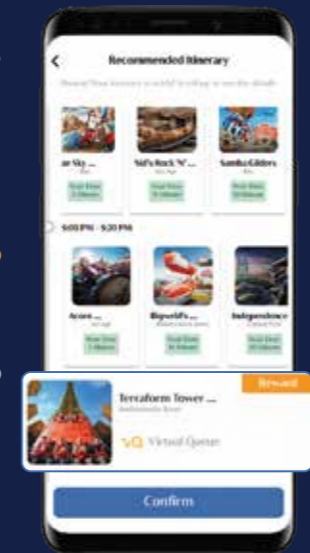

ITINERARY PLANNER

Meet the Itinerary Planner, your personal intelligent assistant designed to plan a personalised day of adventure at Genting SkyWorlds for you! Powered by smart technology, the Itinerary Planner is capable of generating itineraries with just a single tap, using data collected through guest insights and behaviours, your preferences, as well as your VQ reservations